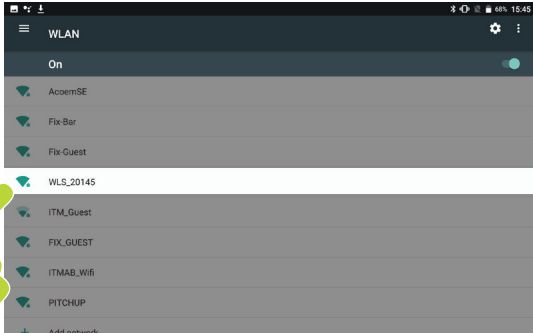

6

7

S/N: 20145

**"WLS_12345" Is Not
Connected to the Internet**
Are you sure you want to use this
network?

Join Anyway

Cancel

8

9